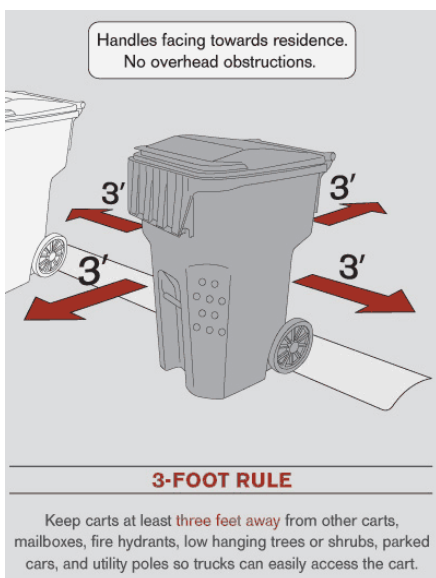

NEW RECYCLING TRUCK

You may have noticed a new type of recycling truck in your neighborhood.

It is an automated side loader. The advantage of it is it is safer by using a robot arm to collect the recyclables rather than having personnel exposed to traffic.